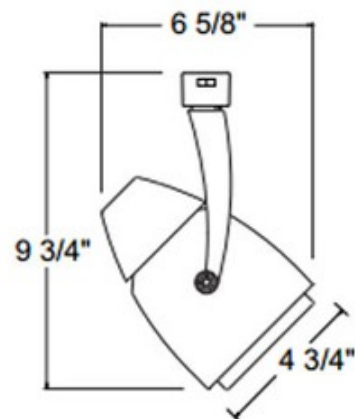

BRAND

Juno Lighting

DESCRIPTION

T408 PAR30 Conix Track Fixture offers a sleek sculptured look and style that is unparalleled in the industry. Its elegance is carried through the entire design for a fresh, contemporary appeal. The Conix fixture relamps from the front and has snap-in accessory holders. Lampholder has integral horizontal rotation and vertical aiming locks. Greater than 360 degree horizontal rotation eliminates aiming dead spots. 90 degree vertical aiming capability. Vertical aiming and horizontal rotation locking screws secure lampholder position during relamping cycles. One 35-75 watt, 120 volt PAR30 medium base bulb is required, but not included. Halogen bulb option dimmable with a standard incandescent dimmer. Check with bulb manufacturer for dimmer compatibility when using LED bulb option. Optional optical accessories available, sold separately. UL listed. Compatible with Juno Lighting Trac-Lites, Trac-Master 1-circuit and Trac-Master 2-circuit 120 volt line voltage track systems.

SHADE COLOR	N/A
BODY FINISH	White
WATTAGE	75W
DIMMER	Standard 120V
DIMENSIONS	4.75"W x 9.75"H
BULB NOT INCLUDED	
LAMP	1 x PAR30/Medium (E26)/75W/120V Halogen 1 x PAR30L/Medium (E26)/120V LED

SPEC #

JUN26152