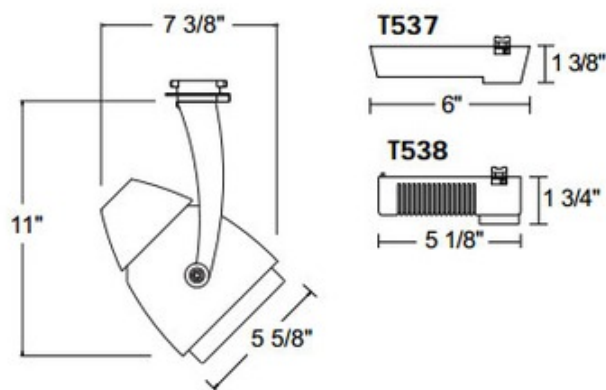

BRAND

Juno Lighting

DESCRIPTION

T411 AR111 Conix Track Fixture offers a sleek sculptured look and style that is unparalleled in the Industry. Its elegance is carried through the entire design for a fresh, contemporary appeal. The Conix fixture relamps from the front and has snap-in accessory holders. Lampholder has integral horizontal rotation and vertical aiming locks. Greater than 360 degree horizontal rotation eliminates aiming dead spots. 90 degree vertical aiming capability. Vertical aiming and horizontal rotation locking screws secure lampholder position during relamping cycles. One 75 watt, 12 volt AR111 screw terminal lamp is required, but not included. Halogen bulb option dimmable with a low voltage electronic dimmer. Check with bulb manufacturer for dimmer compatibility when using LED bulb option. Optional optical accessories available, sold separately. UL listed. Compatible with Juno Lighting Trac-Lites, Trac-Master 1-circuit and Trac-Master 2-circuit 120 volt line voltage track systems. Requires T537 or T538 12 volt electronic transformer, sold separately.

SHADE COLOR	N/A
BODY FINISH	White
WATTAGE	75W
DIMMER	Dimmable
DIMENSIONS	5.6"W
BULB NOT INCLUDED	
LAMP	1 x AR111/G53 (M4)/75W/12V Halogen 1 x AR111/G53 (M4)/12V LED

SPEC # JUN26163

COMPANY	PROJECT	FIXTURE TYPE	APPROVED BY	DATE