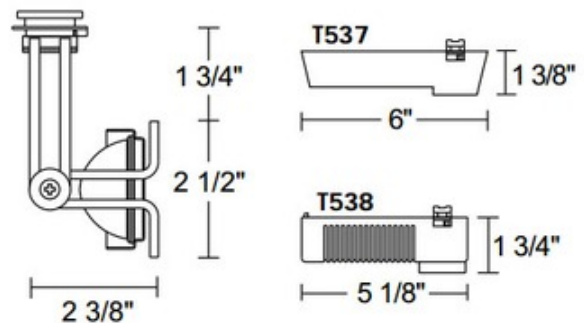

BRAND

Juno Lighting

DESCRIPTION

T430 Wireform MR16 Track Fixture features square steel wire construction and is available in Black finish with both Black and Red adjusting buttons. 90 degree vertical aiming capability and 358 degree rotation with two locking screws provided. One 20-75 watt, 12 volt MR16 halogen bulb or LED equivalent is required, but not included. Halogen dimmable with low voltage electronic dimmer when used with required T537 or T538 electronic transformer. Consult bulb manufacturer for dimmer compatibility when using LED equivalent. Features pull up contact to up position for two circuit application. UL listed. Compatible with Juno Lighting Trac-Lites 1-circuit and Trac Master 1-circuit and 2-circuit 120 volt line voltage track systems. Required T537 or T538 electronic transformer sold separately.

SHADE COLOR	N/A
BODY FINISH	White
WATTAGE	75W
DIMMER	Dimmable
DIMENSIONS	2.5"W x 4.25"H
BULB NOT INCLUDED	
LAMP	1 x MR16/GU5.3 (bipin)/75W/12V Halogen 1 x MR16/GU5.3 (bipin)/12V LED

SPEC # JUN26175

COMPANY	PROJECT	FIXTURE TYPE	APPROVED BY	DATE