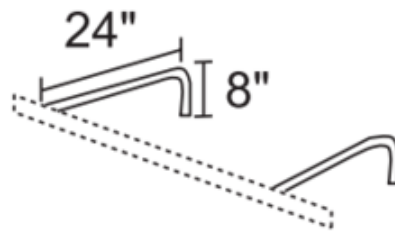

T47 Trac-Master Outrigger Bracket

Description:

Trac-Master outrigger bracket (non-electrified). For mounting track out from wall. Use two for 2, 4, or 6 foot track sections, three for 8 foot track sections and four for 12 foot track sections. Order track and connectors separately. For portable electrical feed use T22 or T122 Cord and Plug connector. For permanent wiring use T38 end feed connector. Finish available in White or Black. UL Listed.

Shown in: White

List Price: \$64.38
 Our Price: \$38.63

Shade Color: N/A
 Body Finish: White
 Lamp: N/A
 Wattage: N/A
 Dimmer: N/A
 Dimensions: 8"H x 24"D

Product Number: JUN26185			
Company:		Fixture Type:	Date: Feb 19, 2018
Project:		Approved By:	