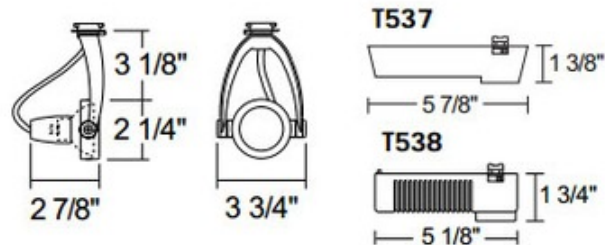

T480 MR16 Wishbone Track Fixture 12V

**Description:**

T480 MR16 Wishbone Track Fixture offers a sleek sculptured look and style that is unparalleled in the Industry. Its elegance is carried through the entire design for a fresh, contemporary appeal. The Wishbone fixture relamps from the front and has snap-in accessory holders. Lampholder has integral horizontal rotation and vertical aiming locks. Greater than 360 degree horizontal rotation eliminates aiming dead spots. 90 degree vertical aiming capability. Vertical aiming and horizontal rotation locking screws secure lampholder position during relamping cycles. Finish available in White, Black or Silver. Silver finish features Black adjusting buttons. One 20-50 watt, 12 volt GU5.3 MR16 bulb is required, but not included. Requires T537 or T538 12 volt solid state electronic transformer, sold separately. Halogen bulb option dimmable with a low voltage electronic dimmer. Check with bulb manufacturer for dimmer compatibility when using LED bulb option. Optional optical accessories available, sold separately. UL listed. Compatible with Juno Lighting Trac-Lites, Trac-Master 1-circuit and Trac-Master 2-circuit 120 volt line voltage track systems. Requires T537 or T538 12 volt solid state electronic transformer, sold separately.

Shown in: White

**List Price:** \$124.32  
**Our Price:** \$74.59

**Shade Color:** N/A  
**Body Finish:** White  
**Lamp:** 1 x MR16/GU5.3 (bipin)/50W/12V Halogen  
 1 x MR16/GU5.3 (bipin)/12V LED  
**Wattage:** 50W  
**Dimmer:** Dimmable  
**Dimensions:** 3.75"W x 2.9"D