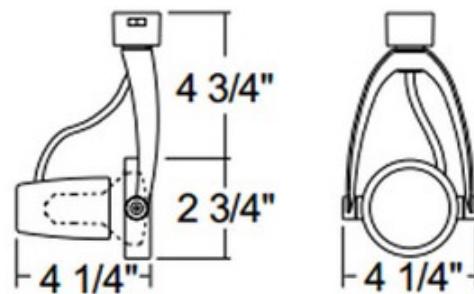

T482 PAR20 Wishbone Track Fixture 120V

**Description:**

T482 PAR20 Wishbone Track Fixture features a sleek sculptured look and style that is unparalleled in the industry. The elegance is carried through the entire design for a fresh, contemporary appeal. Features molded polycarbonate yoke with die-formed steel ring body. Greater than 360 degree horizontal rotation eliminates aiming dead spots. Features 90 degree aiming capability. Vertical aiming locking screws secure lampholder position during relamping cycles. Finish available in White, Black or Silver. Silver finish features Black adjusting buttons. One 35-50 watt, 120 volt PAR20 medium base bulb is required, but not included. Halogen and incandescent bulb options dimmable with a standard incandescent dimmer. Check with bulb manufacturer for dimmer compatibility when using LED bulb option. UL listed. Compatible with Juno Lighting Trac-Lites, Trac-Master 1-circuit and Trac-Master 2-circuit 120 volt line voltage track systems.

Shown in: White

**List Price:** \$93.24  
**Our Price:** \$55.94

**Shade Color:** N/A  
**Body Finish:** White  
**Lamp:** 1 x PAR20/Medium (E26)/50W/120V Halogen  
**Wattage:** 50W  
**Dimmer:** Incandescent  
**Dimensions:** 4.25"W x 4.25"D