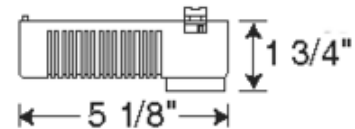

BRAND

Juno Lighting

DESCRIPTION

T538 12 Volt Electronic Transformer attaches to all Trac-Master and Trac-Lites track. These 12 volt, 75 watt electronic transformers feature an on/off switch and are compatible with 12 volt fixtures consuming up to 75 watts. Made of high impact polycarbonate available in White, Black or Silver finish.

SHADE COLOR	N/A
BODY FINISH	White
WATTAGE	75W
DIMMER	Low Voltage Electronic
DIMENSIONS	5.13"W x 1.75"H
LAMP	N/A

SPEC # JUN26216

COMPANY	PROJECT	FIXTURE TYPE	APPROVED BY	DATE