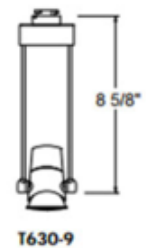

**BRAND**

Juno Lighting

**DESCRIPTION**

T630 MR16 Trapezia Track Fixture suspend the MR16 lamp down from the track with the grace of a trapeze artist. Slender 9 long tubes conceal lamp lead wires feeding into an elegantly sculpted die-cast lamp housing. Rod length is fixed at factory. Great for display, exhibition, and gallery lighting. Features 90 degree vertical aiming capability and a 358 degree rotation. Finish available in Silver. One 50 watt, 12 volt GU5.3 MR16 bulb is required, but not included. May be used with up to two 2 inch accessories and/or barn doors simultaneously with accessory holder T7400, sold separately. Halogen bulb option dimmable with a low voltage electronic dimmer, sold separately. Check with bulb manufacturer for dimmer compatibility when using LED bulb option. UL listed. Compatible with Juno Lighting Trac-Lites, Trac-Master 1-circuit and Trac-Master 2-circuit 120 volt line voltage track systems. Requires T537 low voltage electronic transformer, sold separately.

<b>SHADE COLOR</b>	N/A
<b>BODY FINISH</b>	White
<b>WATTAGE</b>	50W
<b>DIMMER</b>	Dimmable
<b>DIMENSIONS</b>	9"L
<b>BULB NOT INCLUDED</b>	
<b>LAMP</b>	1 x MR16/GU5.3 (bipin)/50W/12V Halogen 1 x MR16/GU5.3 (bipin)/12V LED