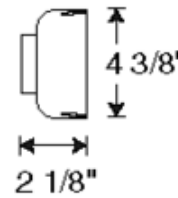

# T63 Baffled Hood Accessory

**Description:**

T63 Baffled Hood Accessory for use with 65 watt BR30 or 75 watt PAR30L lamps. Finish available in White or Black with a Black baffle. 4.38 inch diameter x 2.1 inch depth.

Shown in: Black/ Black Baffle

List Price: \$42.18  
 Our Price: \$25.31

Shade Color: N/A  
 Body Finish: Black/ Black Baffle  
 Lamp: N/A  
 Wattage: N/A  
 Dimmer: N/A  
 Dimensions: 4.38"W x 2.1"D

Product Number: <b>JUN26266</b>			
Company:		Fixture Type:	Date: Feb 18, 2018
Project:		Approved By:	