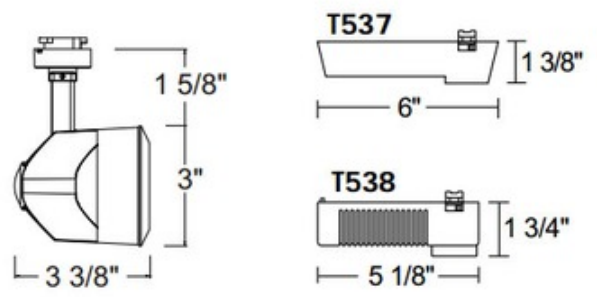

BRAND

Juno Lighting

DESCRIPTION

T640 MR16 Gyrus Track Fixture combines dramatic aerodynamic styling with the convenience of a front relamping gimbal ring. Features 90 degree vertical aiming capability and 358 degree rotation. Die cast aluminum construction with finish available in Silver, White or Black. Accommodates up to two accessories simultaneously. Clear glass lens included with fixture. One 35-75 watt, 12 volt GU5.3 MR16 bulb is required, but not included. Halogen option dimmable with a low voltage electronic dimmer. Check with bulb manufacturer for dimmer compatibility when using LED bulb option. Optional optical accessories available, sold separately. UL listed. Compatible with Juno Lighting Trac-Lites, Trac-Master 1-circuit and Trac-Master 2-circuit 120 volt line voltage track systems. Requires T537 12 volt electronic transformer, sold separately.

SHADE COLOR	N/A
BODY FINISH	White
WATTAGE	50W
DIMMER	Dimmable
DIMENSIONS	3"W x 4.6"H
BULB NOT INCLUDED	
LAMP	1 x MR16/GU5.3 (bipin)/50W/12V Halogen 1 x MR16/GU5.3 (bipin)/12V LED

SPEC # JUN26269

COMPANY	PROJECT	FIXTURE TYPE	APPROVED BY	DATE