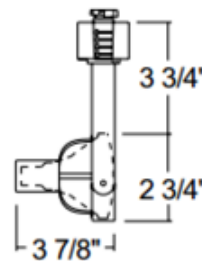

T687 PAR20 Front Lamp Gimbal Track Fixture 120V

Description:

T687 PAR20 Front Lamp Gimbal Track Fixture features the clean, functional lines that allow for maximum adjustability. Front loading gimbal fixtures relamp from the front, have fixed socket mount and on/off switch. The minimum profile with stylized yoke design is ideal for retail and commercial applications. Features die-formed steel body available in Black, White, Silver or Natural Aluminum. 90 degree vertical aiming capability and 358 rotation. One 50 watt, 120 volt PAR20 medium base bulb is required, but not included. Halogen bulb option dimmable with a standard incandescent dimmer, sold separately. Check with bulb manufacturer for dimmer compatibility when using LED bulb option. Compatible with Juno Lighting Trac-Lites, Trac-Master 1-circuit and Trac-Master 2-circuit 120 volt line voltage track systems.

Shown in: White

List Price: \$59.94
Our Price: \$35.96

Shade Color: N/A
Body Finish: White
Lamp: 1 x PAR20/Medium (E26)/50W/120V Halogen
 1 x PAR20/Medium (E26)/120V LED
Wattage: 50W
Dimmer: Incandescent
Dimensions: 6.5"H x 2.75"W x 3.9"D