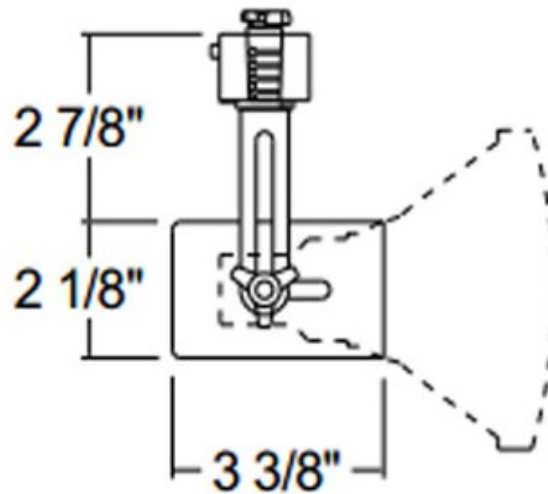

T691 PAR38 Hi-Tech Mini Swivel Universal Track Fixture 120V

Description:

T691 Hi-Tech Mini Swivel Universal Track Fixture offers a wide range of lamp options depending on the application. Medium base porcelain with nickel plated copper screw shell. Socket adjustable for proper lamp positioning. Features 90 degree vertical aiming capability and 358 degree rotation. Finish available in Black, White or Natural. One 120 volt, 45-60 watt PAR16, 35-50 watt PAR20, 35-75 watt PAR30 or 45-150 watt PAR38 medium base bulb is required, but not included. Halogen bulb option dimmable with a standard incandescent dimmer. Check with bulb manufacturer for dimmer compatibility when using LED bulb option. UL listed. Compatible with Juno Lighting Trac-Lites 1-circuit and Trac-Master 1-circuit and 2-circuit 120 volt line voltage track systems.

Shown in: White

List Price: \$39.96
Our Price: \$23.98

- Shade Color:** N/A
- Body Finish:** White
- Lamp:**
 - 1 x PAR38/Medium (E26)/150W/120V Halogen
 - 1 x PAR38/Medium (E26)/120V LED
 - 1 x PAR16/Medium (E26)/120V Halogen
 - 1 x PAR16/Medium (E26)/120V LED
 - 1 x PAR20/Medium (E26)/120V Halogen
 - 1 x PAR20/Medium (E26)/120V LED
 - 1 x PAR30S/Medium (E26)/120V Halogen
 - 1 x PAR30S/Medium (E26)/120V LED
- Wattage:** 150W
- Dimmer:** Incandescent
- Dimensions:** 2.1"W x 3.38"D

Product Number: JUN26284			
Company:		Fixture Type:	Date: Feb 19, 2018
Project:		Approved By:	

#1000TR-MISWVP-003H1-00WH

Fax: (773) 883-6131

Phone: 866-954-4489

Address: 1718 W. Fullerton Ave. Chicago IL 60614