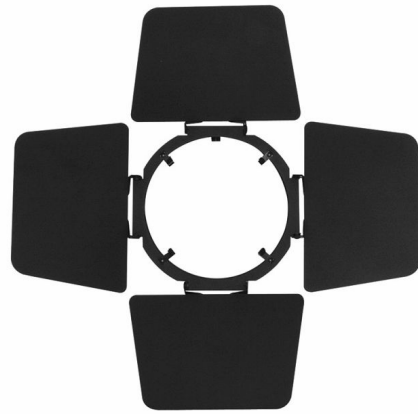

Lightology

lightology.com
866-954-4489
05-29-26

Project: _____

Company: _____

Location: _____ Fixture Type: _____

SPEC #: **JUN26311**

Approved On: _____ Approved By: _____

T7470 Barn Door Accessory By Juno Lighting

Description

T7470 Barn Door Accessory for use with Juno Flex12 TF130, Trac12 TL117, TL130, TL301, Universal T401 and Trapezia T630 that use MR16 lamps with cover glass. Also requires T7400 Accessory Holder, sold separately.

Specifications

COLOR	N/A
BODY FINISH	Black
WATTAGE	N/A
DIMMER	N/A
DIMENSIONS	2"W
BULB	N/A

Notes: