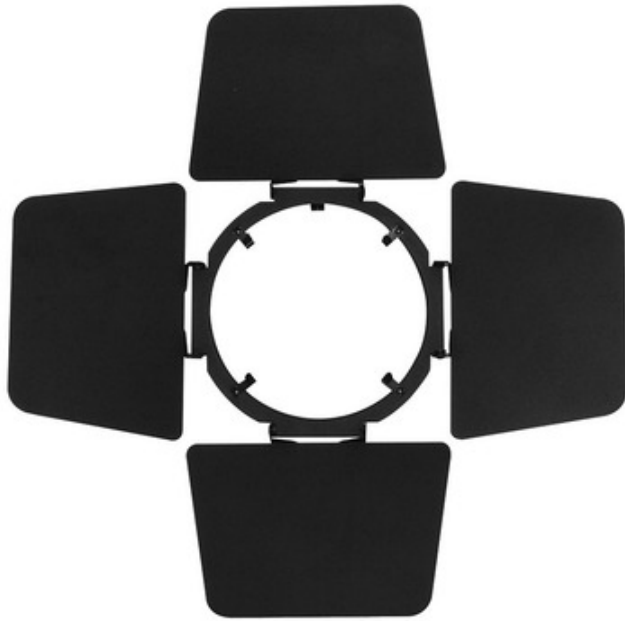

# T74 Barn Door Accessory

**Description:**

The T74 Barn Door Accessory clamps to the spotlight and creates a theatrical look while controlling the spill light from the lamp. Finish Black. For use with specific Juno Lighting track heads.

Shown in: Black

List Price: \$48.84  
 Our Price: \$29.30

Shade Color: N/A  
 Body Finish: Black  
 Lamp: N/A  
 Wattage: N/A  
 Dimmer: N/A  
 Dimensions: N/A

Product Number: <b>JUN26314</b>			
Company:		Fixture Type:	Date: Feb 17, 2018
Project:		Approved By:	