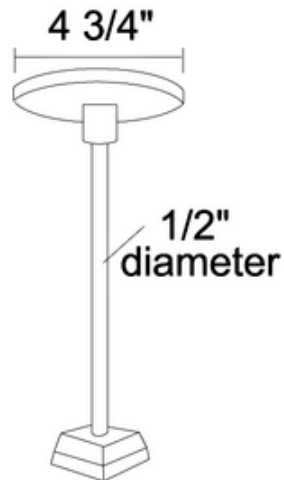

T91 Rigid Ceiling Pendant Stem Kit

Description:

Rigid Ceiling Pendant Stem Kit attaches directly to a junction box and enables trac to be mounted closer to the objects being illuminated. Available in 12, 18, 24, 36, or 48 inch stem lengths. Finish available in Black, White, Silver or Bronze. Use two for 2 or 4 foot sections of trac, three for 6 or 8 foot sections of track, or four for 12 foot sections of trac. For electrical feed order T93 wireway cover, sold separately. For use with Trac-Master and Trac-Lites trac systems. Can be used with a selection of Navilite exit signs. UL listed.

Shown in: White

List Price: \$64.38
 Our Price: \$38.63

Shade Color: N/A
 Body Finish: White
 Lamp: N/A
 Wattage: N/A
 Dimmer: N/A
 Dimensions: 36"L x 4.75"W

Product Number: JUN26342			
Company:		Fixture Type:	Date: Feb 22, 2018
Project:		Approved By:	