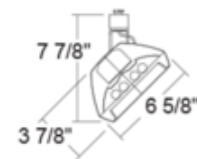

BRAND

Juno Lighting

DESCRIPTION

Trac-Master Biax Wall Wash Head is a compact fluorescent track fixture that is approximately 3 times more efficient than halogen. Available in White finish. TBXE series biax wall wash fixtures provide widespread, uniform illumination for perimeter walls and displays using popular biaxial compact fluorescent lamps. The fixture has a single adapter and can be rotated off-axis from the trac for additional aiming flexibility. Features 90 degree vertical aiming capability and 358 degree rotation. TBX40 has 90 degree vertical aiming capability only. Suitable for ceiling mount applications only. 120 volt 2G11 4-pin high lumen rapid start GE, Philips or Osram Sylvania compact fluorescent bulbs are required, but not included. HPF 120 volt electronic ballast. TBX39: 20.1 inch width x 3.9 inch depth x 7.9 inch height. TBX40: 26.1 inch width x 3.9 inch depth x 7.9 inch height. Rated lamp life of up to 20,000 hours. For use with Juno Lighting 1 and 2 circuit Trac-Master, 1 circuit Trac-Lites, and 1-circuit Recessed line voltage track systems.

SHADE COLOR	N/A
BODY FINISH	White
WATTAGE	36W
DIMMER	Not Dimmable
DIMENSIONS	14.1"W x 7.88"H x 3.9"D
BULB NOT INCLUDED	
LAMP	2 x T5/2G11/18W/120V Compact Fluorescent

SPEC #

JUN26359

COMPANY

PROJECT

FIXTURE TYPE