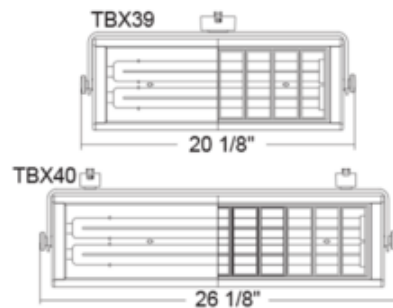

BRAND

Juno Lighting

DESCRIPTION

Trac-Master Biax Wall Wash Head is a compact fluorescent track fixture that is approximately 3 times more efficient than halogen. Available in White finish. TBXE series biax wall wash fixtures provide widespread, uniform illumination for perimeter walls and displays using popular biaxial compact fluorescent lamps. The fixture has a single adapter and can be rotated off-axis from the trac for additional aiming flexibility. Features 90 degree vertical aiming capability and 358 degree rotation. TBX40 has 90 degree vertical aiming capability only. Suitable for ceiling mount applications only. 120 volt 2G11 4-pin high lumen rapid start GE, Philips or Osram Sylvania compact fluorescent bulbs are required, but not included. HPF 120 volt electronic ballast. TBX39: 20.1 inch width x 3.9 inch depth x 7.9 inch height. TBX40: 26.1 inch width x 3.9 inch depth x 7.9 inch height. Rated lamp life of up to 20,000 hours. For use with Juno Lighting 1 and 2 circuit Trac-Master, 1 circuit Trac-Lites, and 1-circuit Recessed line voltage track systems.

SHADE COLOR	N/A
BODY FINISH	White
WATTAGE	36W
DIMMER	Not Dimmable
DIMENSIONS	14.1"W x 7.88"H x 3.9"D
BULB NOT INCLUDED	
LAMP	2 x T5/2G11/18W/120V Compact Fluorescent

SPEC #

JUN26359

COMPANY

PROJECT

FIXTURE TYPE