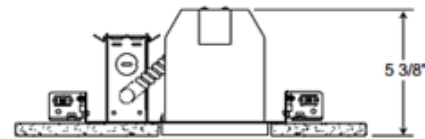

TC1 4 Inch Non-IC New Construction Housing

Description:

TC1 4 inch Non-IC New Construction Housing is designed for use in non-insulated areas. If installed where insulation is present, the insulation must be pulled back 3 inches from all sides of the housing. Accommodates ceiling thickness up to 1.25 inch. One 120 volt, PAR20, R20, PAR16, R14 intermediate or R16 intermediate medium base halogen/incandescent or LED equivalent are required, but not included. GU10 MR16 halogen or LED equivalent option available when used with GU10 socket whip accessory. Halogen/incandescent lamps dimmable with a standard incandescent dimmer. Consult lamp manufacturer for dimmer compatibility when using LED equivalent lamp. UL listed for through-branch wiring, damp locations and IP. Trims 11, 12, 4101, 4012 and 4181 are wet location approved for covered ceiling applications. Trims 14 and 17 are wet location approved for covered ceiling applications when used with outdoor rated lamps. 12.1 inch length x 6.75 inch width x 5.4 inch height. A complete fixture includes a housing and trim, sold separately.

Technical Information

- Wall Type: N/A
- Ceiling Type: Drywall with Trim
- Dimmer: Dimmable
- Housing Type: New Construction NON IC
- Dimensions: 11.75" L x 5.25" H x 6.75" W
- Housing Height: 6"
- Aperture Size: 0.000"
- Product Dimensions: 4.50 inch ceiling cutout