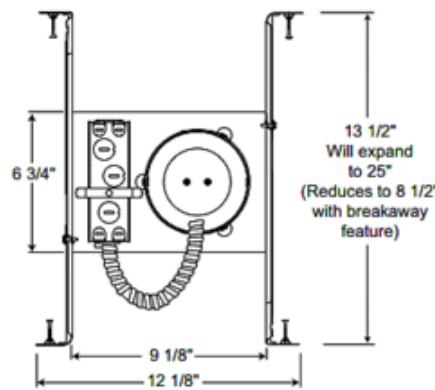

TC1 4 Inch Non-IC New Construction Housing

Description:

TC1 4 inch Non-IC New Construction Housing is designed for use in non-insulated areas. If installed where insulation is present, the insulation must be pulled back 3 inches from all sides of the housing. Accommodates ceiling thickness up to 1.25 inch. One 120 volt, PAR20, R20, PAR16, R14 intermediate or R16 intermediate medium base halogen/incandescent or LED equivalent are required, but not included. GU10 MR16 halogen or LED equivalent option available when used with GU10 socket whip accessory. Halogen/incandescent lamps dimmable with a standard incandescent dimmer. Consult lamp manufacturer for dimmer compatibility when using LED equivalent lamp. UL listed for through-branch wiring, damp locations and IP. Trims 11, 12, 4101, 4012 and 4181 are wet location approved for covered ceiling applications. Trims 14 and 17 are wet location approved for covered ceiling applications when used with outdoor rated lamps. 12.1 inch length x 6.75 inch width x 5.4 inch height. A complete fixture includes a housing and trim, sold separately.

Technical Information

- Wall Type: N/A
- Ceiling Type: Drywall with Trim
- Dimmer: Dimmable
- Housing Type: New Construction NON IC
- Dimensions: 11.75" L x 5.25" H x 6.75" W
- Housing Height: 6"
- Aperture Size: 0.000"
- Product Dimensions: 4.50 inch ceiling cutout