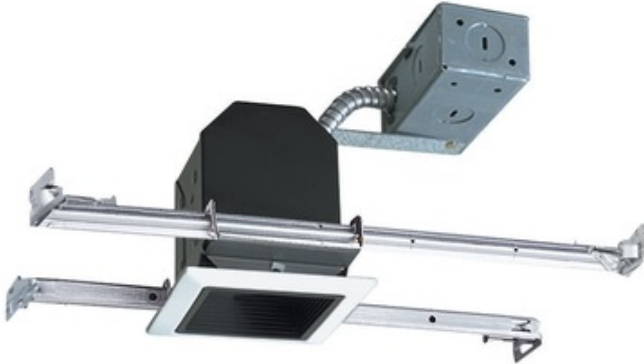

# TC19 3 Inch Square Non-IC Housing And Trim

**Description:**

TC19 3 inch square mini-downlight fixture is designed for use in non-insulated areas. If installed where insulation is present, the insulation must be pulled back 3 inches from all sides of the housing. Shipped as a complete unit with a White trim and Black baffle. Suitable for new or remodel installation. One 60 watt, 120 volt PAR16 lamp or LED equivalent is required, but not included. UL listed for through-branch wiring and damp locations. 13.5 inch length x 7.9 inch width x 5.9 inch height.

Shown in: White / Black Alzak

List Price: \$104.47  
 Our Price: \$62.68

Shade Color: N/A  
 Body Finish: White / Black Alzak  
 Lamp: 1 x PAR16/Medium (E26)/60W/120V Halogen  
 1 x PAR16/Medium (E26)/120V LED  
 Wattage: 60W  
 Dimmer: Dimmable  
 Dimensions: 13.5"L x 5.9"H x 7.9"W

**Technical Information**

Function: Downlight  
 Ceiling Type: Drywall with Trim  
 Housing Type: New Construction NON IC  
 Housing Height: 6"  
 Aperture Shape: Square  
 Aperture Size: 2.500"  
 Product Dimensions: 3.25in sq ceiling cutout