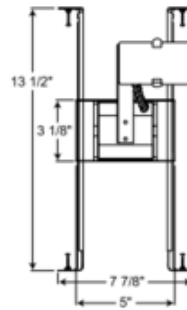

# TC19 3 Inch Square Non-IC Housing And Trim

**Description:**

TC19 3 inch square mini-downlight fixture is designed for use in non-insulated areas. If installed where insulation is present, the insulation must be pulled back 3 inches from all sides of the housing. Shipped as a complete unit with a White trim and Black baffle. Suitable for new or remodel installation. One 60 watt, 120 volt PAR16 lamp or LED equivalent is required, but not included. UL listed for through-branch wiring and damp locations. 13.5 inch length x 7.9 inch width x 5.9 inch height.

**Technical Information**

Function: Downlight  
 Ceiling Type: Drywall with Trim  
 Housing Type: New Construction NON IC  
 Housing Height: 6"  
 Aperture Shape: Square  
 Aperture Size: 2.500"  
 Product Dimensions: 3.25in sq ceiling cutout

3 1/4" SQ. CEILING CUTOUT

Product Number: <b>JUN26379</b>			
Company:		Fixture Type:	Date: Feb 19, 2018
Project:		Approved By:	

#1000RS-TC19194-00311-BKWH

Fax: (773) 883-6131

Phone: 866-954-4489

Address: 1718 W. Fullerton Ave. Chicago IL 60614