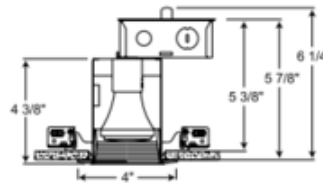

# TC19 3 Inch Square Non-IC Housing And Trim

**Description:**

TC19 3 inch square mini-downlight fixture is designed for use in non-insulated areas. If installed where insulation is present, the insulation must be pulled back 3 inches from all sides of the housing. Shipped as a complete unit with a White trim and Black baffle. Suitable for new or remodel installation. One 60 watt, 120 volt PAR16 lamp or LED equivalent is required, but not included. UL listed for through-branch wiring and damp locations. 13.5 inch length x 7.9 inch width x 5.9 inch height.

Shown in: White / Black Alzak

List Price: \$104.47  
 Our Price: \$62.68

Shade Color: N/A  
 Body Finish: White / Black Alzak  
 Lamp: 1 x PAR16/Medium (E26)/60W/120V Halogen  
 1 x PAR16/Medium (E26)/120V LED  
 Wattage: 60W  
 Dimmer: Dimmable  
 Dimensions: 13.5"L x 5.9"H x 7.9"W

**Technical Information**

Function: Downlight  
 Ceiling Type: Drywall with Trim  
 Housing Type: New Construction NON IC  
 Housing Height: 6"  
 Aperture Shape: Square  
 Aperture Size: 2.500"  
 Product Dimensions: 3.25in sq ceiling cutout