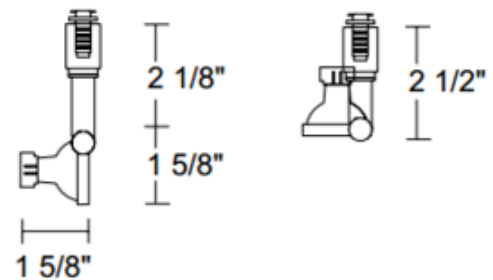

BRAND

Juno Lighting

DESCRIPTION

TL110 MR11 Mini Gimbal Ring Track Fixture provides high intensity display and accent lighting using a small scale, high-styled track fixture. Features 90 degree vertical aiming capability and 358 degree rotation, one locking knob provided. Glass lens included with each fixture. Finish available in White or Black. One 35 watt, low voltage GU4 MR11 bulb is required, but not included. UL listed. Compatible with Juno Lighting Trac 12 and Trac 12/25 low voltage track systems.

SHADE COLOR	N/A
BODY FINISH	White
WATTAGE	35W
DIMMER	Dimmable
DIMENSIONS	3.75"L x 1.63"W x 1.63"D
BULB NOT INCLUDED	
LAMP	1 x MR11/GU4/35W/12V Halogen MR11/GU4/12V LED

SPEC # JUN26445

COMPANY	PROJECT	FIXTURE TYPE	APPROVED BY	DATE