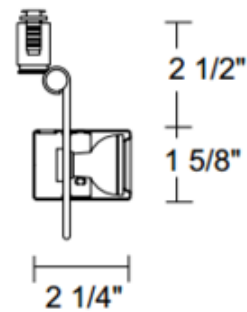

TL112 MR11 Mini Cylinder Track Fixture 12V

Description:

TL112 MR11 Mini Cylinder Track Fixture provides high intensity display and accent lighting using a small scale, high-styled track fixture. Features 90 degree vertical aiming capability and 358 degree rotation, and two locking knobs provided. Glass lens included with each fixture. Finish available in White, Black, or Satin Chrome. One 20 watt, low voltage MR11 bulb is required, but not included. Compatible with Juno Lighting Trac 12 and Trac 12/25 low voltage track systems.

Shown in: White

List Price: \$79.92
Our Price: \$47.95

Shade Color: N/A
Body Finish: White
Lamp: 1 x MR11/GU4/20W/12V Halogen
 1 x MR11/GU4/12V LED
Wattage: 20W
Dimmer: Dimmable
Dimensions: 4.13"L x 1.63"W x 2.25"D