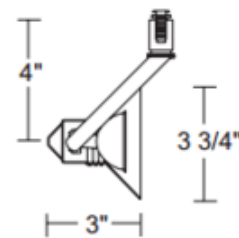

BRAND

Juno Lighting

DESCRIPTION

TL117 Trac 12 MR16 Flyback Spotlight Track Fixture provides high intensity display and accent lighting using small scale, high-styled, track lights. Features 90 degree vertical aiming capability and 358 degree rotation. Glass lens included with lamp holder. A wide variety of light control accessories (sold separately) complete the offering. Finish available in White or Black. One 50 watt, 12 volt, GU5.3 MR16 halogen lamp is required, but not included. UL listed. For use with Juno Lighting Trac 12 low voltage track system.

SHADE COLOR	N/A
BODY FINISH	White
WATTAGE	50W
DIMMER	Low Voltage Electronic
DIMENSIONS	4"L x 3.75"W x 3"H
BULB NOT INCLUDED	
LAMP	1 x MR16/GU5.3 (bipin)/50W/12V Halogen 1 x MR16/GU5.3 (bipin)/12V LED

SPEC # JUN26455