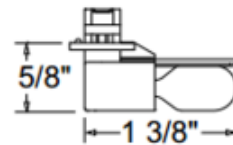

TL201 Wedge Base Xenon Lamp Holder

Description:

TL201 Wedge Base Lamp Holder is ideal for linear lighting applications. Includes a stationary reflector to forward project more of the 360 degree light from the lamp. Offers a more symmetrical light distribution and a slightly higher output that is optimal for cove lighting applications. Finish available in White or Black. One 10 watt, low voltage T3.25 wedge base xenon lamp is required, but not included. 20,000 hour average lamp life. Does not require lenses or special handling. 1.38 inch width x .63 inch height. UL Listed. Compatible with Juno Lighting Trac 12 and Trac 12/25 low voltage track systems.

Shown in: White

List Price: \$8.88
 Our Price: \$5.33

Shade Color: N/A
 Body Finish: White
 Lamp: 1 x T3/WEDGE/10W/12V Halogen
 Wattage: 10W
 Dimmer: Dimmable
 Dimensions: 0.63"H x 1.38"W

Product Number: JUN26482			
Company:		Fixture Type:	Date: Feb 20, 2018
Project:		Approved By:	