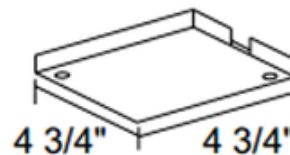

Trac 12 TL21 Outlet Box/T-Bar Ceiling Canopy

Description:

Trac 12 TL21 Outlet Box/T-Bar Ceiling Canopy is used for mounting over an outlet box or in T-bar ceilings. Includes mounting plate and cover with breakouts to feed up to four Trac 12 sections. For T-bar ceilings order one TL37. Finish available in White or Black. UL Listed. 4.75 inch width x 4.75 inch depth. For use with Juno Lighting Trac 12 miniature low voltage trac system.

Shown in: White

List Price: \$18.20
 Our Price: \$10.92

Shade Color: N/A
 Body Finish: White
 Lamp: N/A
 Wattage: N/A
 Dimmer: N/A
 Dimensions: 4.75"W x 4.75"D

Product Number: JUN26490			
Company:		Fixture Type:	Date: Feb 22, 2018
Project:		Approved By:	