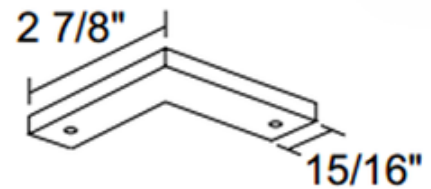

BRAND

Juno Lighting

DESCRIPTION

Trac 12 TL24 Right Angle Joiner joins two sections of trac to form a 90 degree angle. Finish available in Black or White. UL listed. 2.9 inch length x .9 inch width x 2.9 inch depth.

Shown in: White

SHADE COLOR	N/A
BODY FINISH	White
WATTAGE	N/A
DIMMER	N/A
DIMENSIONS	2.9"L x 0.94"W x 2.9"D
LAMP	N/A

SPEC # JUN26492

COMPANY

PROJECT

FIXTURE TYPE

APPROVED BY

DATE