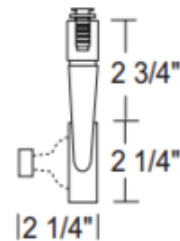

Product Number: JUN26495			
Company:		Fixture Type:	Date: Feb 18, 2018
Project:		Approved By:	

#1000TR-GIMBARI-002H1-00WH

Fax: (773) 883-6131

Phone: 866-954-4489

Address: 1718 W. Fullerton Ave. Chicago IL 60614

www.lightology.com