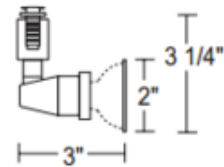

Product Number: JUN26500			
Company:		Fixture Type:	Date: Feb 25, 2018
Project:		Approved By:	

#1000TR-UNIVERS-002H1-00WH

Fax: (773) 883-6131

Phone: 866-954-4489

Address: 1718 W. Fullerton Ave. Chicago IL 60614

www.Lightology.com