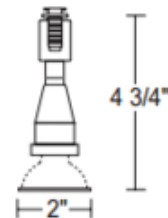

TL301 MR16 Universal Track Fixture 12V

Description:

TL301 MR16 Universal Track Fixture can be used alone for an exposed lamp aesthetic or in combination with the perforated metal scoop accessory, sold separately. Features 90 degree vertical aiming capability and 358 degree rotation. Finish available in White, Black or Silver. One 50 watt, 12 volt lensed GU5.3 MR16 bulb is required, but not included. A lensed MR16 is required except when combined with the 2 inch accessories. Optical accessories available, sold separately. Compatible with Juno Lighting Trac 12 and Trac 12/25 low voltage track systems.

Shown in: White

List Price: \$44.40
 Our Price: \$26.64

Shade Color: N/A
 Body Finish: White
 Lamp: 1 x MR16/GU5.3 (bipin)/50W/12V Halogen
 1 x MR16/GU5.3 (bipin)/12V LED
 Wattage: 50W
 Dimmer: Dimmable
 Dimensions: 4.75"L x 2"W x 3"D