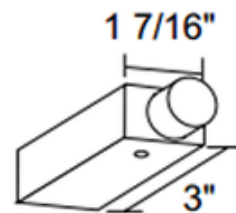

BRAND

Juno Lighting

DESCRIPTION

Trac 12 TL34 Conduit Feed is used for surface wiring or top feed using standard 1/2 inch electrical connectors. Finish available in Black or White. UL listed. 3 inch length x 1.4 inch with. For use with Juno Lighting Trac 12 miniature low voltage trac system.

Shown in: White

SHADE COLOR	N/A
BODY FINISH	White
WATTAGE	N/A
DIMMER	N/A
DIMENSIONS	3"L x 1.4"W
LAMP	N/A

SPEC # JUN26502

COMPANY

PROJECT

FIXTURE TYPE

APPROVED BY

DATE