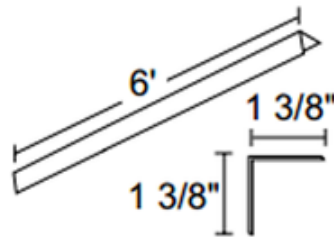

Trac 12 TL4000 Extruded Aluminum Fascia

Description:

Trac 12 TL4000 Extruded Aluminum Fascia trac and lampholders. Can be cut to size on job to fit required shielding during installation. Includes mounting screws and end caps. Finish available in Black or White. UL listed. 72 inch length x 1.4 inch depth x 1.4 inch height. For use with Juno Lighting Trac 12 miniature low voltage trac system.

Shown in: White

List Price: \$48.84
 Our Price: \$29.30

Shade Color: N/A
 Body Finish: White
 Lamp: N/A
 Wattage: N/A
 Dimmer: N/A
 Dimensions: 72"L x 1.4"H x 1.4"D

Product Number: JUN26506			
Company:		Fixture Type:	Date: Feb 19, 2018
Project:		Approved By:	