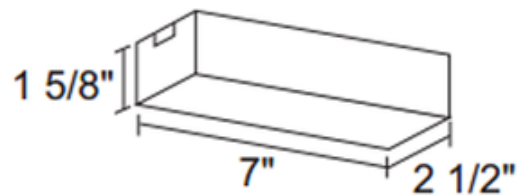

**BRAND**

Juno Lighting

**DESCRIPTION**

TL547 12 Volt 150 Watt Electronic Transformer is rated for 50 to 150 watts for incandescent loads. For in-line use with Trac 12 only. Can be used for remote installation up to 5 feet away with Trac 12 or Trac 12/25. End or top feed supply wiring using 1/2 inch electrical connectors. Features an On/off switch, automatic resetting thermal, overload and short circuit protection. Finish available in Black or White. UL listed. 7 inch length x 2.5 inch with x 1.6 inch height. For use with Juno Lighting Trac 12 and Trac 12/25 low voltage trac systems.

SHADE COLOR	N/A
BODY FINISH	White
WATTAGE	150W
DIMMER	Low Voltage Electronic
DIMENSIONS	7"L x 2.5"W x 1.6"H
LAMP	N/A

SPEC # JUN26526

COMPANY	PROJECT	FIXTURE TYPE	APPROVED BY	DATE