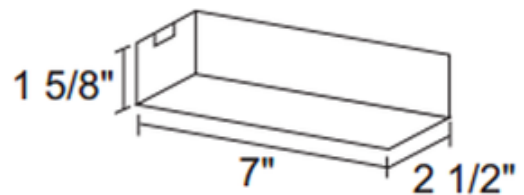

BRAND

Juno Lighting

DESCRIPTION

TL547 12 Volt 150 Watt Electronic Transformer is rated for 50 to 150 watts for incandescent loads. For in-line use with Trac 12 only. Can be used for remote installation up to 5 feet away with Trac 12 or Trac 12/25. End or top feed supply wiring using 1/2 inch electrical connectors. Features an On/off switch, automatic resetting thermal, overload and short circuit protection. Finish available in Black or White. UL listed. 7 inch length x 2.5 inch with x 1.6 inch height. For use with Juno Lighting Trac 12 and Trac 12/25 low voltage trac systems.

SHADE COLOR	N/A
BODY FINISH	White
WATTAGE	150W
DIMMER	Low Voltage Electronic
DIMENSIONS	7"L x 2.5"W x 1.6"H
LAMP	N/A

SPEC # JUN26526

COMPANY	PROJECT	FIXTURE TYPE	APPROVED BY	DATE