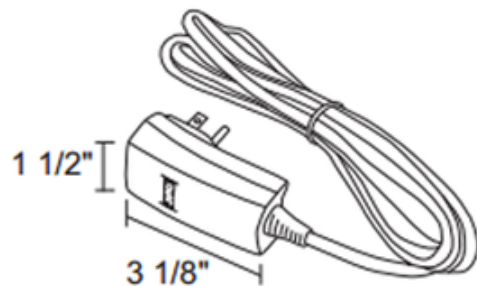

BRAND

Juno Lighting

DESCRIPTION

TL548 12 Volt 60 Watt Plug-In Electronic Transformer. Rated for 10 to 60 watts for incandescent loads. Includes 10 foot two-wire cord and on/off line cord switch. Also features automatic resetting thermal, overload and short circuit protection. Finish available in Black or White. UL Listed. 3.1 inch length x 1.5 inch width. Compatible with Juno Lighting Trac 12 and Trac 12/25 low voltage track systems.

SHADE COLOR	N/A
BODY FINISH	White
WATTAGE	60W
DIMMER	Low Voltage Electronic
DIMENSIONS	3.1"L x 1.5"W
LAMP	N/A

SPEC # JUN26528

COMPANY	PROJECT	FIXTURE TYPE	APPROVED BY	DATE