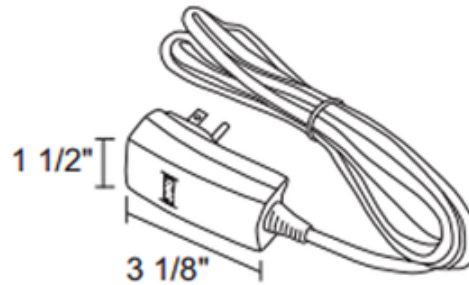

# TL548 60W Plug In Electronic Transformer 12V

**Description:**

TL548 12 Volt 60 Watt Plug-In Electronic Transformer. Rated for 10 to 60 watts for incandescent loads. Includes 10 foot two-wire cord and on/off line cord switch. Also features automatic resetting thermal, overload and short circuit protection. Finish available in Black or White. UL Listed. 3.1 inch length x 1.5 inch width. Compatible with Juno Lighting Trac 12 and Trac 12/25 low voltage track systems.

Shown in: White

List Price: \$137.64  
 Our Price: \$82.58

Shade Color: N/A  
 Body Finish: White  
 Lamp: N/A  
 Wattage: N/A  
 Dimmer: Low Voltage Electronic  
 Dimensions: 3.1"L x 1.5"W

Product Number: <b>JUN26528</b>			
Company:		Fixture Type:	Date: Feb 20, 2018
Project:		Approved By:	