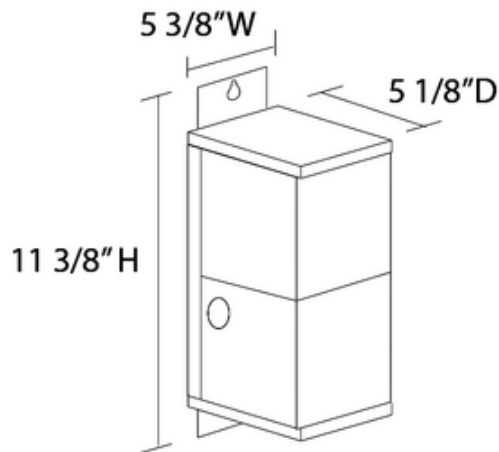

TL551N 480W Magnetic Remote Transformer 24V

Description:

TL551N 24 Volt 480 Watt 1-Circuit Magnetic Remote Transformer is rated for incandescent loads 240 to 480 watts, 120VAC input. Potted core and coil construction with 25 volt boost tap. Features thermally protected primary, manually resettable, fast-acting magnetic circuit breaker on secondary. Primary and secondary circuits physically and electrically isolated. Resettable magnetic circuit breaker. Incandescent loads can be dimmed with high quality dimmers designed specifically for use with magnetic transformer. UL Listed. New York City approved. 11.4 inch length x 5.4 inch width x 5.1 inch depth. Compatible with Juno Lighting Trac 12 and Trac 12/25 miniature low voltage track systems using low voltage halogen luminaires.

Shown in: Black

List Price: \$326.17
 Our Price: \$195.70

Shade Color: N/A
 Body Finish: Black
 Lamp: N/A
 Wattage: N/A
 Dimmer: Low Voltage Magnetic
 Dimensions: 11.4"L x 5.4"W x 5.1"D

Product Number: JUN26531			
Company:		Fixture Type:	Date: Feb 19, 2018
Project:		Approved By:	