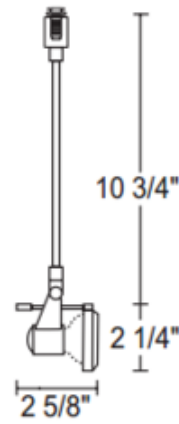

TLP116 Trac 12 MR16 Delta 200 Pendant Track Fixture 12V

**Description:**

TLP116 MR16 Delta 200 Pendant Track Fixture provides high intensity display and accent lighting using small scale, high-styled, track lights. Finish available in White, Black or Silver. Features 90 degree vertical aiming capability and 358 degree rotation. Glass lens included with lamp holder. One 50 watt, 12 volt GU5.3 MR16 lamp is required, but not included. Optional optical control accessories available, sold separately. UL listed. Compatible with Juno Lighting Trac 12 low voltage track system.

Shown in: White

List Price: \$99.90  
 Our Price: \$59.94

Shade Color: N/A  
 Body Finish: White  
 Lamp: 1 x MR16/GU5.3 (bipin)/50W/12V Halogen  
 1 x MR16/GU5.3 (bipin)/12V LED  
 Wattage: 50W  
 Dimmer: Low Voltage Electronic  
 Dimensions: 13"L x 2.63"H x 2.25"W