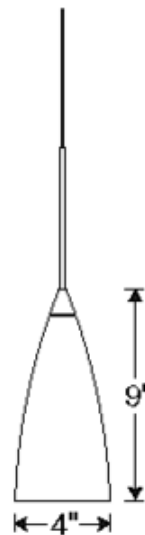

TLP314 Decorative Flute Glass Shade

Description:

Decorative Flute Glass Shade features hand-blown glass that are made individually - the glass shades will vary from unit to unit and minor blemishes may result from the process. All shades have a bright white interior surface for maximum reflectivity. All shades are provided with satin nickel hardware. Glass colors available in Glacier, Opal or Inferno. Pendant cord set and one 50 watt, 12 volt JC GY6.35 bi-pin halogen lamp is required, but sold separately. UL listed. Compatible with Juno Lighting Trac 12 and Trac 12/25 low voltage track systems, and Trac-Lites, Trac-Master 1-circuit and Trac-Master 2-circuit line voltage track systems.

Shown in: Satin Nickel / Glacier

List Price: \$157.62
Our Price: \$94.57

Shade Color: Glacier
Body Finish: Satin Nickel
Lamp: 1 x JC/GY6.35 (bipin)/50W/12V Halogen
Wattage: 50W
Dimmer: Dimmable
Dimensions: 9"H x 4"W

Product Number: JUN26565			
Company:		Fixture Type:	Date: Feb 20, 2018
Project:		Approved By:	

#1000TR-FLUTEGL-004H1-FRSN

Fax: (773) 883-6131

Phone: 866-954-4489

Address: 1718 W. Fullerton Ave. Chicago IL 60614