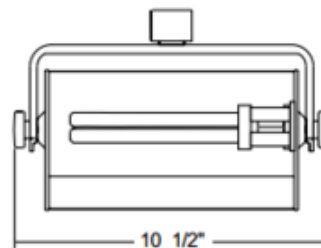

# TMBX26 Mini Biax Wall Wash Fixture 120V

**Description:**

TMBX26 Mini Biax Wall Wash Head is a compact fluorescent track fixture that is an excellent energy efficient solution for residential, retail and commercial wall washing and display illumination. The wide distribution provides uniform illumination and focus on art and feature displays. Features computer contoured reflector and sturdy extruded aluminum housing with die-cast aluminum end caps and textured paint. Finish available in Black or White. 90 degree vertical aiming capability and 358 horizontal rotation. One 26 watt, 120 volt T4 G24D-2 2-pin base compact fluorescent lamp is required, but not included. 120V NPF non-dimmable magnetic ballast. For use with Juno Lighting 1-circuit and 2-circuit Trac-Master, 1-circuit Trac-Lites, and Recessed line voltage trac systems.

Shown in: White

List Price: \$219.78  
 Our Price: \$131.87

Shade Color: N/A  
 Body Finish: White  
 Lamp: 1 x T4/G24d-2/26W/120V Compact Fluorescent  
 Wattage: 26W  
 Dimmer: Not Dimmable  
 Dimensions: 7"H x 10.5"W x 2.75"D