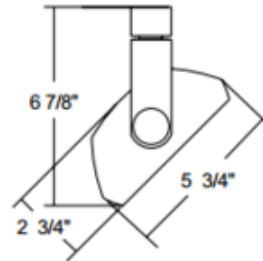

Product Number: JUN26723			
Company:		Fixture Type:	Date: Feb 24, 2018
Project:		Approved By:	

#1000TR-TMBX26-01 1F1-00WH

Fax: (773) 883-6131

Phone: 866-954-4489

Address: 1718 W. Fullerton Ave. Chicago IL 60614

www.Lightology.com