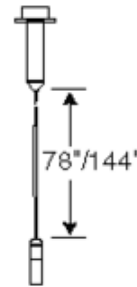

BRAND

Juno Lighting

DESCRIPTION

The TP Series halogen pendant cordsets require the use of a T537 or T538 electronic transformer or Juno low voltage recessed monopoints. Available in Black, White or Silver in a 78 or 144 inch length. The cordset assembly includes a splice compartment with terminal block for field-shortening the cable, a 7 inch cord straightening sleeve, socket assembly, and frosted glass diffuser capsule. Cordsets, pendant shades, halogen lamps, monopoints, and transformers are all ordered separately. Compatible with Juno Lighting Trac-Lites, Trac-Master 1-circuit and Trac-Master 2-circuit 120 volt line voltage track systems.

SHADE COLOR	N/A
BODY FINISH	White
WATTAGE	50W
DIMMER	Dimmable
DIMENSIONS	78"L
BULB NOT INCLUDED	
LAMP	1 x JC/GY6.35 (bipin)/50W/12V Halogen

SPEC # JUN26738

COMPANY	PROJECT	FIXTURE TYPE	APPROVED BY	DATE