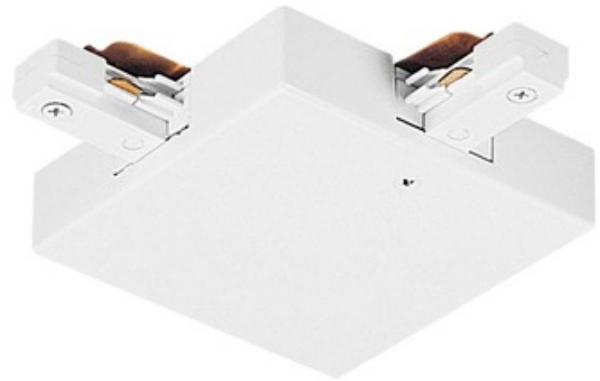

BRAND

Juno Lighting

DESCRIPTION

TU35 2-Circuit Trac Master T-Bar Adjustable Joiner Feed joins two track sections to make 90 degree angle or straight run. Wiring compartment contains standard .50 inch KOs. Feeds from above when T-bar is directly above track. Finish available in White, Black or Silver. UL listed.

Shown in: White

SHADE COLOR	N/A
BODY FINISH	White
WATTAGE	N/A
DIMMER	N/A
DIMENSIONS	4.1"L x 4.1"W
LAMP	N/A

SPEC # JUN26756

COMPANY	PROJECT	FIXTURE TYPE	APPROVED BY	DATE