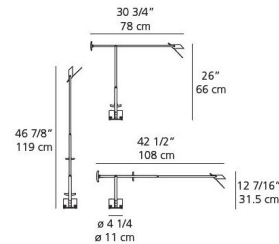

Shown in black

Specifications

COLOR	N/A
BODY FINISH	Black
WATTAGE	50W
DIMMER	N/A
DIMENSIONS	42.5"L x 30.75"W x 26"H
BULB INCLUDED	1 x JC/GY6.35 (bipin)/50W/120V Halogen
COUNTRY OF ORIGIN	Italy

CLICK TO VIEW PRODUCT