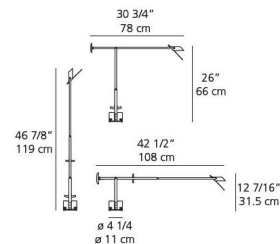

Shown in black

Specifications

COLOR	N/A
BODY FINISH	Black
WATTAGE	50W
DIMMER	N/A
DIMENSIONS	42.5"L x 30.75"W x 26"H
BULB INCLUDED	1 x JC/GY6.35 (bipin)/50W/120V Halogen
COUNTRY OF ORIGIN	Italy

CLICK TO VIEW PRODUCT