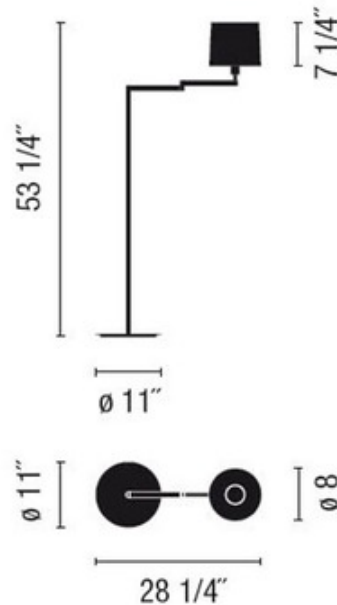

**DESIGNER** Lievore & Altherr & Molina  
**BRAND** Vibia

**DESCRIPTION**

Swing 0501 floor lamp features an Off White treated silk shade with a white acrylic backing and finish available in Chrome or Satin Nickel. Available in two wall sconce, table and floor lamp versions. Fixture available with incandescent or compact fluorescent lamping option. One 60 watt, 120 volt, A19 medium base incandescent lamp not included. On-off switch located on lamp holder. General light distribution. ETL listed. 11W x 53.25H x 28.25L.

<b>SHADE COLOR</b>	Off White
<b>BODY FINISH</b>	Chrome
<b>WATTAGE</b>	60W
<b>DIMMER</b>	Standard 120V
<b>DIMENSIONS</b>	11.12"W x 53.25"H x 28.25"D
<b>BULB NOT INCLUDED</b>	
<b>LAMP</b>	1 x A19/Medium (E26)/60W/120V Incandescent 1 x A19/Medium (E26)/120V LED
<b>SPEC #</b>	VIB27318