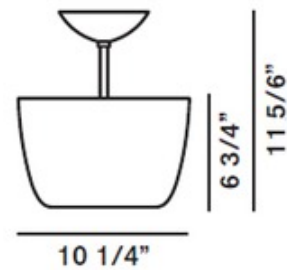

DESIGNER

Rodolfo Dordoni

BRAND

Foscarini

DESCRIPTION

Lumiere 05 semi-flush ceiling mount features a polished white, ivory, amber or grey blown glass diffuser and a stainless steel finish. Available in a ceiling flush mount, semi-flush ceiling mount, table and floor lamp version. Three 40 watt, 120 volt, G16.5 candelabra base incandescent lamps not included. General light distribution. Made in Italy. Diffuser height is 6.75 inches. 10.25 inch diameter x 11.83 inch height.

SHADE COLOR	Polished White
BODY FINISH	Stainless Steel
WATTAGE	120W
DIMMER	Standard 120V
DIMENSIONS	10.25"W x 11.83"H
BULB NOT INCLUDED	
LAMP	3 x G16.5/Candelabra (E12)/40W/120V Incandescent

SPEC #

FOS27330