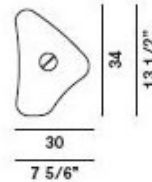

Product Number: FOS27358			
Company:		Fixture Type:	Date: Feb 23, 2018
Project:		Approved By:	

#0607WS-BIT4-00811-XXGR

Fax: (773) 883-6131

Phone: 866-954-4489

Address: 1718 W. Fullerton Ave. Chicago IL 60614

www.Lightology.com