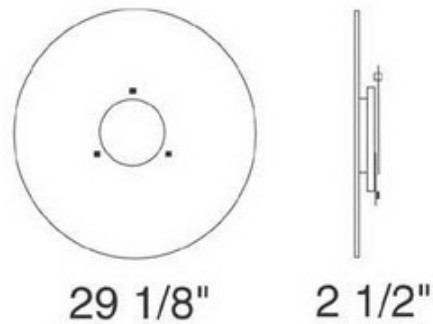

Ellepi Wall/Ceiling Light

Description:

The Ellepi Wall/Ceiling Light features a slim, white diffuser which evokes a 33 RPM vinyl record. One 40 watt 120 volt T5Circline 2GX13 fluorescent bulb is required, but not included. 29.13 inch diameter x 2.5 inch depth. UL listed. Made in Italy.

Shown in: White

List Price: \$1176.25
Our Price: \$941.00

Shade Color: White
Body Finish: N/A
Lamp: 1 x T5/2GX13/40W/120V Compact Fluorescent
Wattage: 40W
Dimmer: Not Dimmable
Dimensions: 29.125"H x 29.125"W x 2.5"D