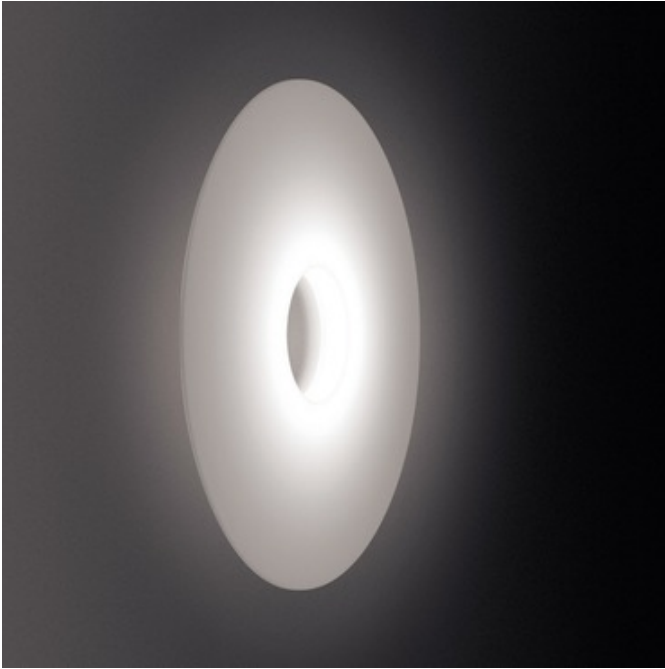

Ellepi Wall/Ceiling Light

Description:

The Ellepi Wall/Ceiling Light features a slim, white diffuser which evokes a 33 RPM vinyl record. One 40 watt 120 volt T5Circline 2GX13 fluorescent bulb is required, but not included. 29.13 inch diameter x 2.5 inch depth. UL listed. Made in Italy.

Shown in: White

List Price: \$1176.25
Our Price: \$941.00

Shade Color: White
Body Finish: N/A
Lamp: 1 x T5/2GX13/40W/120V Compact Fluorescent
Wattage: 40W
Dimmer: Not Dimmable
Dimensions: 29.125"H x 29.125"W x 2.5"D