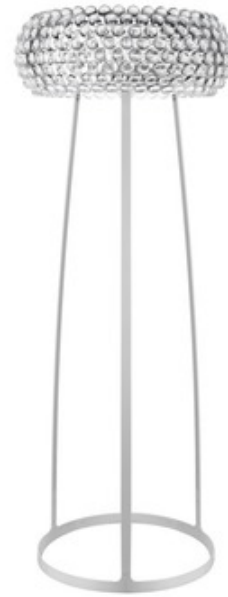

DESIGNER Patricia Urquiola & E. Gerotto
BRAND Foscarini

DESCRIPTION

The Caboche Floor Lamp transforms light into a sparkling composition of transparent spheres made of polymethacrylate. Available with a Transparent spheres and a Chrome finish. UL Listed.

Shown in: White Lacquered Metal / Transparent

SHADE COLOR	Transparent
BODY FINISH	White Lacquered Metal
WATTAGE	150W
DIMMER	Included
DIMENSIONS	19.75"W x 60.6"H
BULB NOT INCLUDED	
LAMP	1 x T3LONG/R7s (RSC)/150W/120V Halogen

SPEC # FOS27422

COMPANY	PROJECT	FIXTURE TYPE	APPROVED BY	DATE