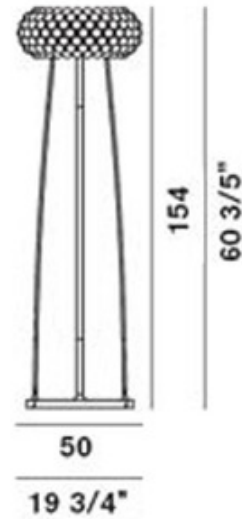

COMPANY	PROJECT	FIXTURE TYPE	APPROVED BY	DATE