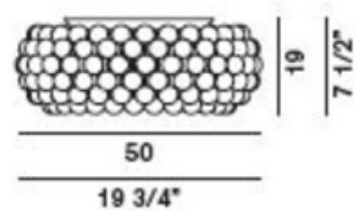

Technical Information

LAMP COLOR	2700K
COLOR RENDERING	90 CRI

SPEC # FOS27423

COMPANY	PROJECT	FIXTURE TYPE	APPROVED BY	DATE