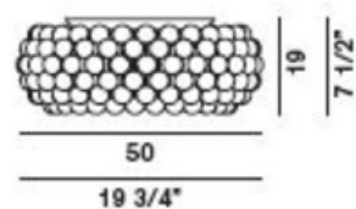

Technical Information

LAMP COLOR	2700K
COLOR RENDERING	90 CRI

SPEC # FOS27423

COMPANY	PROJECT	FIXTURE TYPE	APPROVED BY	DATE