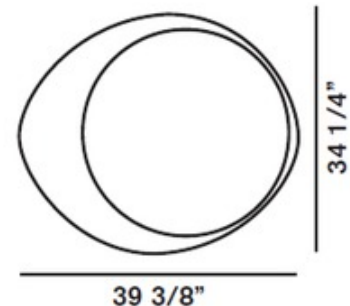

**DESIGNER** Luca Nichetto & Massimo Gardone  
**BRAND** Foscarini

**DESCRIPTION**

Wagashi Grande ceiling or wall mounted incandescent fixture with fireproof White fabric diffuser with photographic images from Foscarini. Wagashi has a metallic structure covered in fabric printed using a sublimation process. It illuminates completely and guarantees uniform, optimal lighting. Four 40 watt 120 volt A19 medium base incandescent bulbs are required, but not included. General light distribution. UL listed. 39.38 inch width X 34.25 inch depth X 7.88 inch height.

**SHADE COLOR** N/A  
**BODY FINISH** Orange  
**WATTAGE** 160W  
**DIMMER** Standard 120V  
**DIMENSIONS** 7.88"L x 39.38"W x 34.25"H  
**BULB NOT INCLUDED**  
**LAMP** 4 x A19/Medium (E26)/40W/120V Incandescent