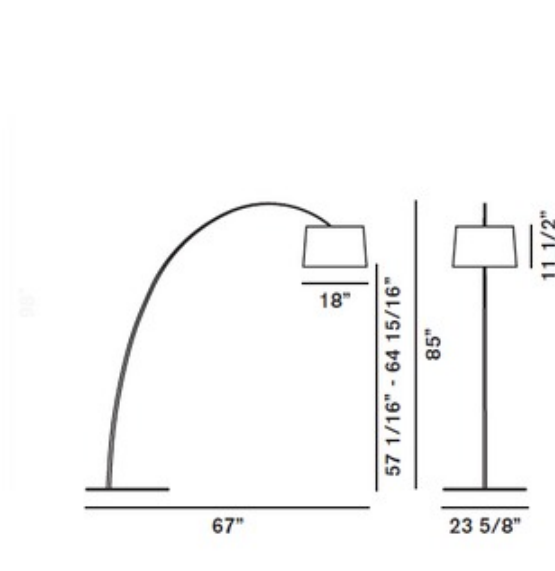

DESIGNER

Marc Sadler

BRAND

Foscarini

SHADE COLOR	Yellow
BODY FINISH	N/A
WATTAGE	225W
DIMMER	Standard 120V
DIMENSIONS	23.625"W x 85"H x 67"D
BULB NOT INCLUDED	
LAMP	3 x A19/Medium (E26)/75W/120V Incandescent

SPEC # FOS27459

COMPANY	PROJECT	FIXTURE TYPE	APPROVED BY	DATE