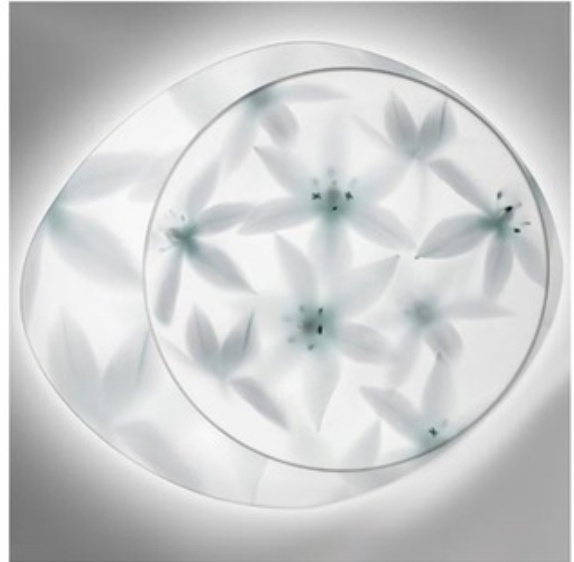

BRAND

Foscarini

DESCRIPTION

Wagashi Media ceiling or wall mounted incandescent fixture with fireproof fabric diffuser with photographic images from Foscarini. Diffuser available in white, black, orange or Aluminum. Wagashi has a metallic structure covered in fabric printed using a sublimation process. It illuminates completely and guarantees uniform, optimal lighting. Available with incandescent or fluorescent lamping. Incandescent fixture requires four 25 watt 120 volt G16.5 candelabra base lamps not included. General light distribution. UL listed. 27.56 inch width X 24 inch height X 5.31 inch depth.

| | |
|--------------------------|--|
| SHADE COLOR | N/A |
| BODY FINISH | White |
| WATTAGE | 100W |
| DIMMER | Standard 120V |
| DIMENSIONS | 5.31"L x 27.56"W x 24"H |
| BULB NOT INCLUDED | |
| LAMP | 4 x G16.5/Candelabra (E12)/25W/120V Incandescent |