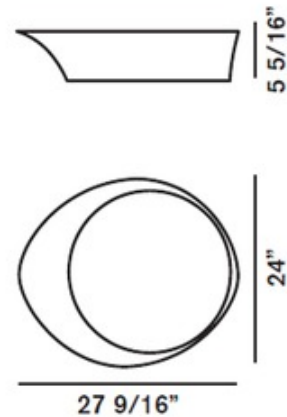

BRAND

Foscarini

DESCRIPTION

Wagashi Media ceiling or wall mounted incandescent fixture with fireproof fabric diffuser with photographic images from Foscarini. Diffuser available in white, black, orange or Aluminum. Wagashi has a metallic structure covered in fabric printed using a sublimation process. It illuminates completely and guarantees uniform, optimal lighting. Available with incandescent or fluorescent lamping. Incandescent fixture requires four 25 watt 120 volt G16.5 candelabra base lamps not included. General light distribution. UL listed. 27.56 inch width X 24 inch height X 5.31 inch depth.

| | |
|--------------------------|--|
| SHADE COLOR | N/A |
| BODY FINISH | White |
| WATTAGE | 100W |
| DIMMER | Standard 120V |
| DIMENSIONS | 5.31"L x 27.56"W x 24"H |
| BULB NOT INCLUDED | |
| LAMP | 4 x G16.5/Candelabra (E12)/25W/120V Incandescent |