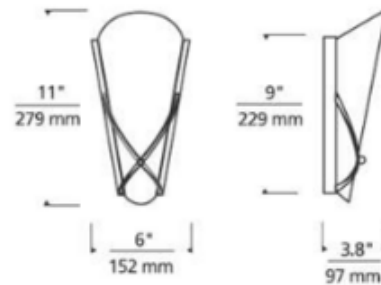

**BRAND**

Visual Comfort Modern

**DESCRIPTION**

The Emerge Roxanne Base Wall Sconce features a glass shade, richly layered in brilliant color. Glass shade in Tahoe Pine Amber with Antique Bronze back plate and cross bar finish. Provides ambient and up-light. One 75 watt, 120 volt mini-candelabra base lamp or one 13 watt, 120 volt T4 2GX7 compact fluorescent lamp is included. ETL listed. ADA compliant. 6 inch width x 11 inch height x 3.8 inch depth.

<b>SHADE COLOR</b>	Tahoe Pine Amber
<b>BODY FINISH</b>	Antique Bronze
<b>WATTAGE</b>	75W
<b>DIMMER</b>	Standard 120V
<b>DIMENSIONS</b>	6"W x 11"H x 3.8"D
<b>BULB INCLUDED</b>	
<b>LAMP</b>	1 x T4/Minican (E11)/75W/120V Halogen