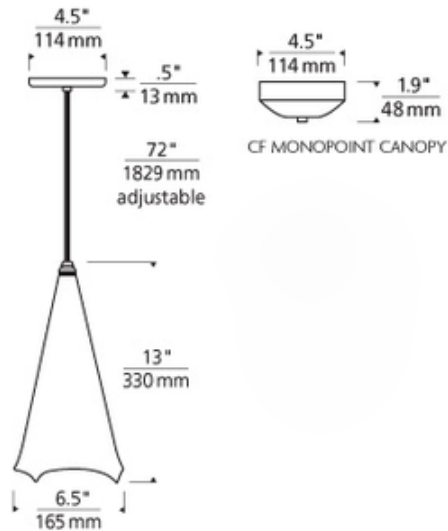

Ovation Pendant with Ball Detail

Description:

Ovation Pendant features a hand pulled glass shade richly layered in brilliant color with a glass ball detail. Glass shade available in Tahoe Pine Amber, Tortoise Shell or White Frit with glass ball in Clear. Finish in Black, Antique Bronze, Satin Nickel or White. Black, Satin Nickel and White canopy options include Satin Nickel top detail and six feet of clear field cuttable suspension cable. Antique Bronze finish option includes Antique Bronze detail and six feet of brown field cuttable suspension cable. Available with incandescent or compact fluorescent lamp option. Incandescent option includes one 120 volt 75 watt A19 medium base incandescent lamp with 4.5 inch round flush canopy. Fluorescent option includes one 18 watt 120 volt GX24Q-2 base triple tube compact fluorescent lamp with 4.5 inch round surface canopy and non-dimmable electronic ballast. ETL listed. 6.5 inch diameter x 13 inch height x 85 inch length.

Shown in: Satin Nickel / White / Clear

List Price: \$435.00
Our Price: \$313.20

Shade Color: White / Clear
Body Finish: Satin Nickel
Lamp: 1 x A19/Medium (E26)/75W/120V Incandescent
Wattage: 75W
Dimmer: Incandescent
Dimensions: 85"L x 13"H x 6.5"W