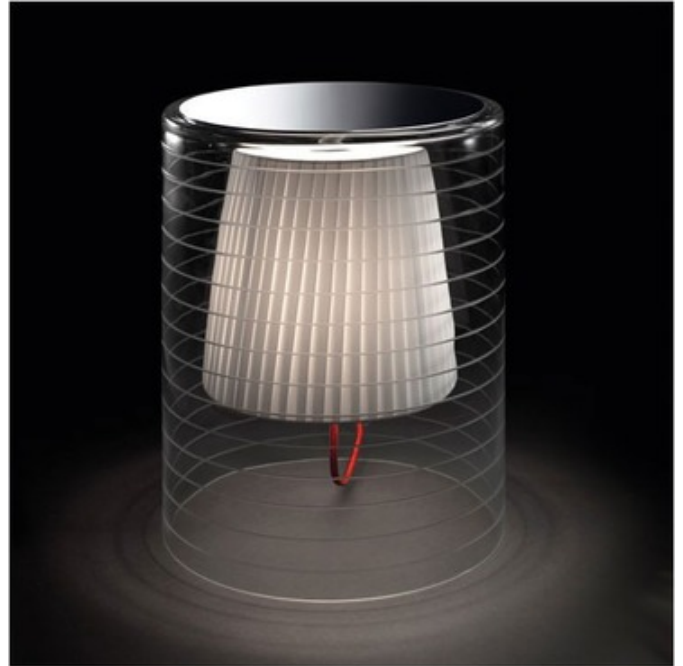

BRAND

Modiss Iluminacion

DESCRIPTION

The Rebecca Table Lamp takes traditional table lamp design and turns it inside out. The fabric shade is placed inside the supporting cut crystal frame, while the eye follows a unique red textile cord. Available with a White or Black Shade, and a Chrome or Satin Gold finish. One 60 watt 120 volt B10 type candelabra base bulb is required, but not included. 10.24 inch diameter x 14.96 inch height.

SHADE COLOR	White
BODY FINISH	Chrome
WATTAGE	60W
DIMMER	Included
DIMENSIONS	10.24"W x 14.96"H
BULB NOT INCLUDED	
LAMP	1 x B10/Candelabra (E12)/60W/120V Incandescent 1 x B10/Candelabra (E12)/120V LED

SPEC # MDS27665