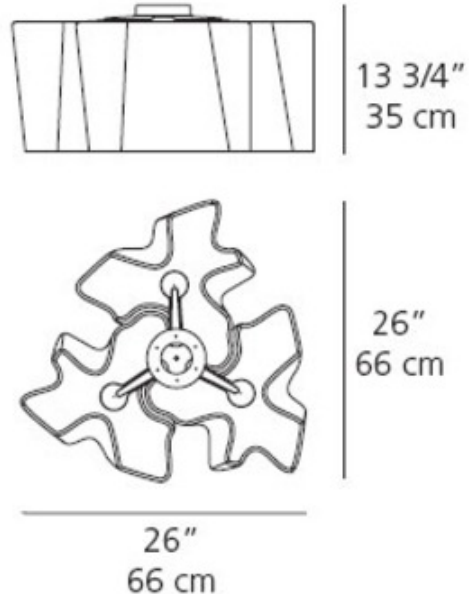

Logico Triple Nested Ceiling Mount

Designer: M. De Lucchi & Reichert

Description:

Logico Triple Nested ceiling mount features hand blown glass with satined crystal finish. Diffuser supporting frame in die-cast aluminum, pale grey finish. Three 150 watt 120 volt A21 medium base incandescent or three 26 watt GX24q-3 compact fluorescent lamps not included. 17.75 inches wide x 17.75 inches deep x 9 inches high. 78.75 inch maximum overall height. Diffused light distribution. UL listed. Made in Italy.

Shown in: Grey / White

List Price: \$3306.25
Our Price: \$2645.00

Shade Color: White
Body Finish: Grey
Lamp: 3 x A21/Medium (E26)/150W/120V Incandescent
 3 x A21/Medium (E26)/120V LED
Wattage: 450W
Dimmer: Incandescent
Dimensions: 13.75"H x 26"W x 26"D